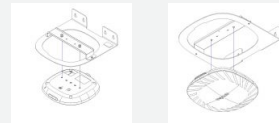

Features & Benefits

- Conveniently and aesthetically install APs from leading vendors on walls
- Enables APs to be mounted in preferred horizontal orientation
- AP is partially recessed into bracket, providing aesthetic appearance
- Can be mounted directly over telecommunications outlet
- AP installs without lose hardware

Technical Specifications

- Design: Right-angle mounting bracket for securing APs on walls. Designed to mount the AP in the preferred horizontal orientation. Designs available for leading AP makes and models (see Styles table)
- AP is partially recessed into bracket, providing aesthetic appearance
- AP can be secured using manufacturer's locking features
- Construction: 12 ga. white powder-coated steel
- Size: See Styles Table
- Made in the USA

Fits the following AP's:

Aruba
AP-514, AP-515

Have questions about any of our solutions?

Contact us at **877-867-2312** or
Sales@oberoninc.com

Shown with Aruba AP515 (not included)

3D view for 1006-ARAP515

Measurements (Maximum values*):

Width: 8.96 in.
Back-box: xx in.
Height: 9.31 in. Depth: 2.5 in.
Item Weight: 4 lbs.
Shipping Weight: 6 lbs.

Includes:

- (1) Right-Angle Bracket
- (1) AP mounting plate
- (2) hollow tip wall anchors
- (2) white plastic bolt head covers
- (1) Installation instructions

Patented