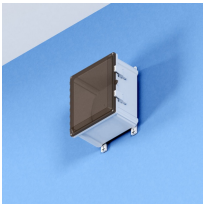

SKU	Description
 <a href="#">1026-1084-00</a>	10 in. NEMA 4 Plastic Wi-Fi Access Point Enclosure with Hinged Opaque Door
 <a href="#">1026-1084-C</a>	10 in. NEMA 4 Plastic Wi-Fi Access Point Enclosure with Hinged Clear Door
 <a href="#">1026-12106-00</a>	12 in. NEMA 4 Plastic Wi-Fi Access Point Enclosure with Hinged Opaque Door
 <a href="#">1026-12106-C</a>	12 in. NEMA 4 Plastic Wi-Fi Access Point Enclosure with Hinged Clear Door
 <a href="#">1026-14126-00</a>	14 in. NEMA 4 Plastic Wi-Fi Access Point Enclosure with Hinged Opaque Door

1026-14126-C

14 in. NEMA 4 Plastic Wi-Fi Access Point Enclosure with Hinged Clear Door

1026-16148-00

16 in. NEMA 4 Plastic Wi-Fi Access Point Enclosure with Hinged Opaque Door

1026-16148-C

16 in. NEMA 4 Plastic Wi-Fi Access Point Enclosure with Hinged Clear Door

1026-181610-00

18 in. NEMA 4 Plastic Wi-Fi Access Point Enclosure with Hinged Opaque Door

1026-181610-C

18 in. NEMA 4 Plastic Wi-Fi Access Point Enclosure with Hinged Opaque Door

1026-20168-00

20 in. NEMA 4 Plastic Wi-Fi Access Point Enclosure with Hinged Opaque Door