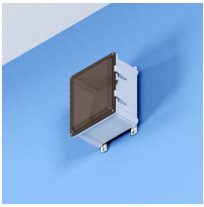

Please specify configuration when ordering.

1026-	SIZE	DOOR
	<b>1084</b> (10 x 8 x 4 in.)	<b>00</b> (Opaque Door)
	<b>12106</b> (12 x 10 x 6 in.)	<b>C</b> (Clear Door)
	<b>14126</b> (14 x 12 x 6 in.)	<b>V</b> (Ventilated Door)
	<b>16148</b> (16 x 14 x 8 in.)	
	<b>181610</b> (16 x 14 x 8 in.)	
	<b>20168</b> (16 x 14 x 8 in.)	
	<b>242410</b> (24 x 24 x 10 in.)	

SKU	Description
 <a href="#">1026-1084-00</a>	10 in. NEMA 4 Plastic Wi-Fi Access Point Enclosure with Hinged Opaque Door
 <a href="#">1026-1084-C</a>	10 in. NEMA 4 Plastic Wi-Fi Access Point Enclosure with Hinged Clear Door
 <a href="#">1026-12106-00</a>	12 in. NEMA 4 Plastic Wi-Fi Access Point Enclosure with Hinged Opaque Door
 <a href="#">1026-12106-C</a>	12 in. NEMA 4 Plastic Wi-Fi Access Point Enclosure with Hinged Clear Door
 <a href="#">1026-14126-00</a>	14 in. NEMA 4 Plastic Wi-Fi Access Point Enclosure with Hinged Opaque Door

1026-14126-C

14 in. NEMA 4 Plastic Wi-Fi Access Point Enclosure with Hinged Clear Door

1026-16148-00

16 in. NEMA 4 Plastic Wi-Fi Access Point Enclosure with Hinged Opaque Door

1026-16148-C

16 in. NEMA 4 Plastic Wi-Fi Access Point Enclosure with Hinged Clear Door