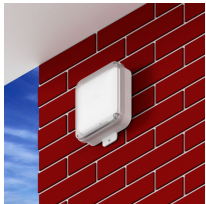

Please specify configuration when ordering.

SKU**Description****1020-00**

13.4 in. Skybar™ NEMA-4 Plastic Wi-Fi Access Point Enclosure with Opaque Screw-on Cover

**1020-C**

13.4 in. Skybar™ NEMA-4 Plastic Wi-Fi Access Point Enclosure with Translucent Screw-on Cover