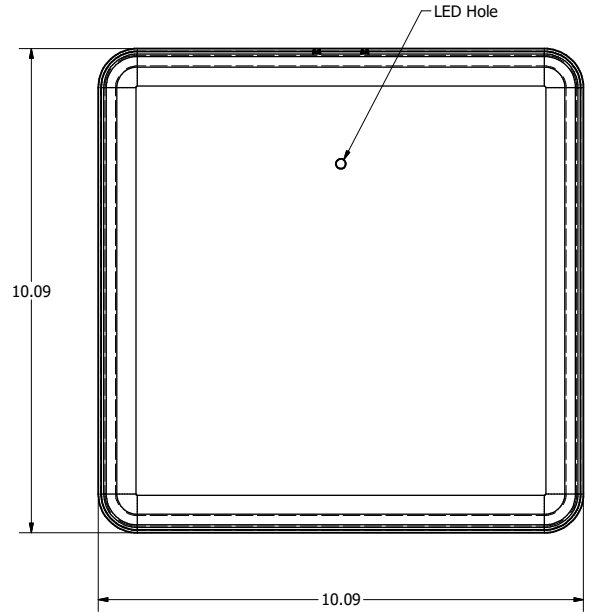

ISOMETRIC VIEW

**NOTES:**

- Material: UL94-5VA Black ABS Plastic 0.090" Starting Thickness

**Includes:**

- (1) Vanity Cover
- (4) Fastening Strips
- (1) Alcohol Wipe

VANITY COVER LOOK UP GUIDE			
VANITY COVER P/N	ACCESS POINT	VANITY COVER SIZE	MATERIAL (COLOR)
33-ANT-CVR-C	General Purpose, For Most APs w/ External Antennas	11.9 x 10.6 x 7.6 in.	Polycarbonate (Clear)
33-ANT-CVR-WH	General Purpose, For Most APs w/ External Antennas	11.9 x 10.6 x 7.6 in.	ABS (White)
33-AP-CVR	Cisco 2600, 2700, 3500, 3600, 3700, 9115 Series AP	8.79 x 8.79 x 2.04 in.	ABS (Black)
33-AP335-CVR	Aruba AP305, AP315, AP325, AP335, AP345, AP515	9.25 x 9.25 x 1.875 in.	ABS (Black)
33-AP3800-CVR	Cisco 1830, 1850, 2800, 3800, 9117, 9120 Series AP Ubiquiti UAP-AC-HD-US Huawei AP7060DN	8.87 x 8.87 x 2.33 in.	ABS (Black)
33-COAP4800-CVR	Cisco 4800	10.11 x 10.11 x 2.70 in.	ABS (Black)
33-COAP9130-CVR	Cisco 9130	9.26 x 9.26 x 2.02 in.	ABS (Black)
33-MRAP53-CVR	Meraki MR32, MR34, MR42, MR53	10.9 x 6.75 x 1.7 in.	ABS (Black)
33-MR56-CVR	Meraki MR44, MR45, MR46, MR55, MR56	13.19 x 5.90 x 2.05 in.	ABS (Black)
33-VCVR-1	Cisco 9115, 9120 Series APs	8.85 x 8.85 x 1.84 in.	ABS (Black)
33-VCVR-10102	Aruba AP535	10.09 x 10.09 x 2.33 in.	ABS (Black)
33-VCVR-18125	General Purpose, For Larger APs w/ External Antennas	18 in. x 12 in. x 5 in.	Polycarbonate (Translucent Black)