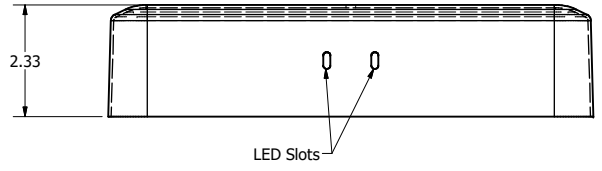

ISOMETRIC VIEW

**NOTES:**

- Material: UL94-5VA Black ABS Plastic 0.090" Starting Thickness

**Includes:**

- (1) Vanity Cover
- (4) Fastening Strips
- (1) Alcohol Wipe

VANITY COVER LOOK UP GUIDE			
VANITY COVER P/N	ACCESS POINT	VANITY COVER SIZE	MATERIAL (COLOR)
33-ANT-CVR-C	General Purpose, For Most APs w/ External Antennas	11.9 x 10.6 x 7.6 in.	Polycarbonate (Clear)
33-ANT-CVR-WH	General Purpose, For Most APs w/ External Antennas	11.9 x 10.6 x 7.6 in.	ABS (White)
33-AP-CVR	Cisco 2600, 2700, 3500, 3600, 3700, 9115 Series AP	8.79 x 8.79 x 2.04 in.	ABS (Black)
33-AP335-CVR	Aruba AP305, AP315, AP325, AP335, AP345, AP515	9.25 x 9.25 x 1.875 in.	ABS (Black)
33-AP3800-CVR	Cisco 1830, 1850, 2800, 3800, 9117, 9120 Series AP Ubiquiti UAP-AC-HD-US Huawei AP7060DN	8.87 x 8.87 x 2.33 in.	ABS (Black)
33-COAP4800-CVR	Cisco 4800	10.11 x 10.11 x 2.70 in.	ABS (Black)
33-COAP9130-CVR	Cisco 9130	9.26 x 9.26 x 2.02 in.	ABS (Black)
33-MRAP53-CVR	Meraki MR32, MR34, MR42, MR53	10.9 x 6.75 x 1.7 in.	ABS (Black)
33-MR56-CVR	Meraki MR44, MR45, MR46, MR55, MR56	13.19 x 5.90 x 2.05 in.	ABS (Black)
33-VCVR-1	Cisco 9115, 9120 Series APs	8.85 x 8.85 x 1.84 in.	ABS (Black)
33-VCVR-10102	Aruba AP535	10.09 x 10.09 x 2.33 in.	ABS (Black)
33-VCVR-18125	General Purpose, For Larger APs w/ External Antennas	18 in. x 12 in. x 5 in.	Polycarbonate (Translucent Black)