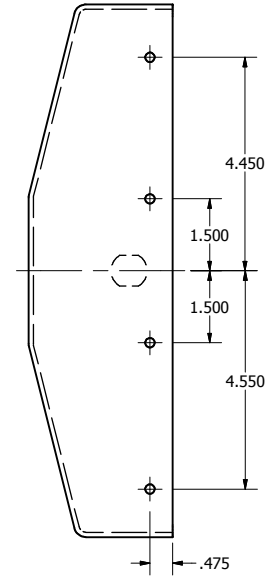

REVISION HISTORY				
ZONE	REV	DESCRIPTION	DATE	APPROVED
All	1	Released	7/13/2009	RLC
All	2	Changed outside dimension from 11.00 to 11.10	10/1/2009	RLC

ISOMETRIC VIEW

**NOTE**  
 -Material: Spartech Royalite R59 ABS, .187" Sheet  
 -Color: White

DRAWN	7/13/2009	Oberon, Inc. - 1315 S. Allen St. - State College, PA 16801		
CHECKED	10/1/2009	TITLE		
QA		ABS Dome		
MFG	10/1/2009	SIZE	DWG NO	REV
RLC		C	1640	2
APPROVED	10/1/2009	SCALE	SHEET 1 OF 1	