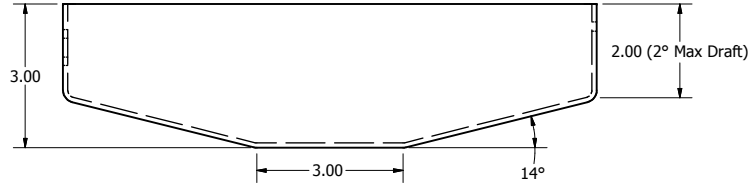

REVISION HISTORY				
ZONE	REV	DESCRIPTION	DATE	APPROVED
All	1	Released	7/13/2009	RLC
All	2	Changed outside dimension from 11.00 to 11.10	10/1/2009	RLC

ISOMETRIC VIEW

**NOTE**  
 -Material: Spartech Royalite R59 ABS, .187" Sheet  
 -Color: White